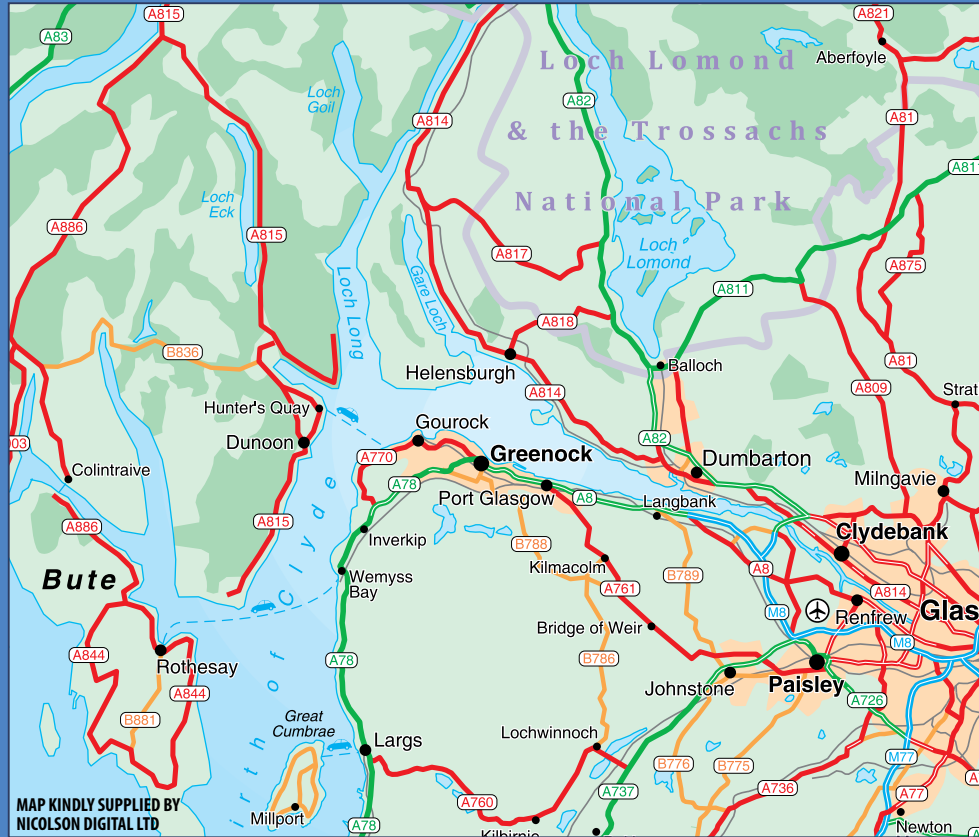

Inverclyde  
council

WEE ANNIE, KEMPOCK STREET, GOUROCK

VIEW FROM LYLE HILL

GOUROCK MUNICIPAL BUILDINGS

MAP KINDLY SUPPLIED BY NICOLSON DIGITAL LTD.

DUNOON FERRY FROM GOUROCK

SWIMMING POOL

CLOCH LIGHTHOUSE

CRUISE SHIP PASSING GOUROCK

GOUROCK BAY LOOKING NORTH

GOUROCK