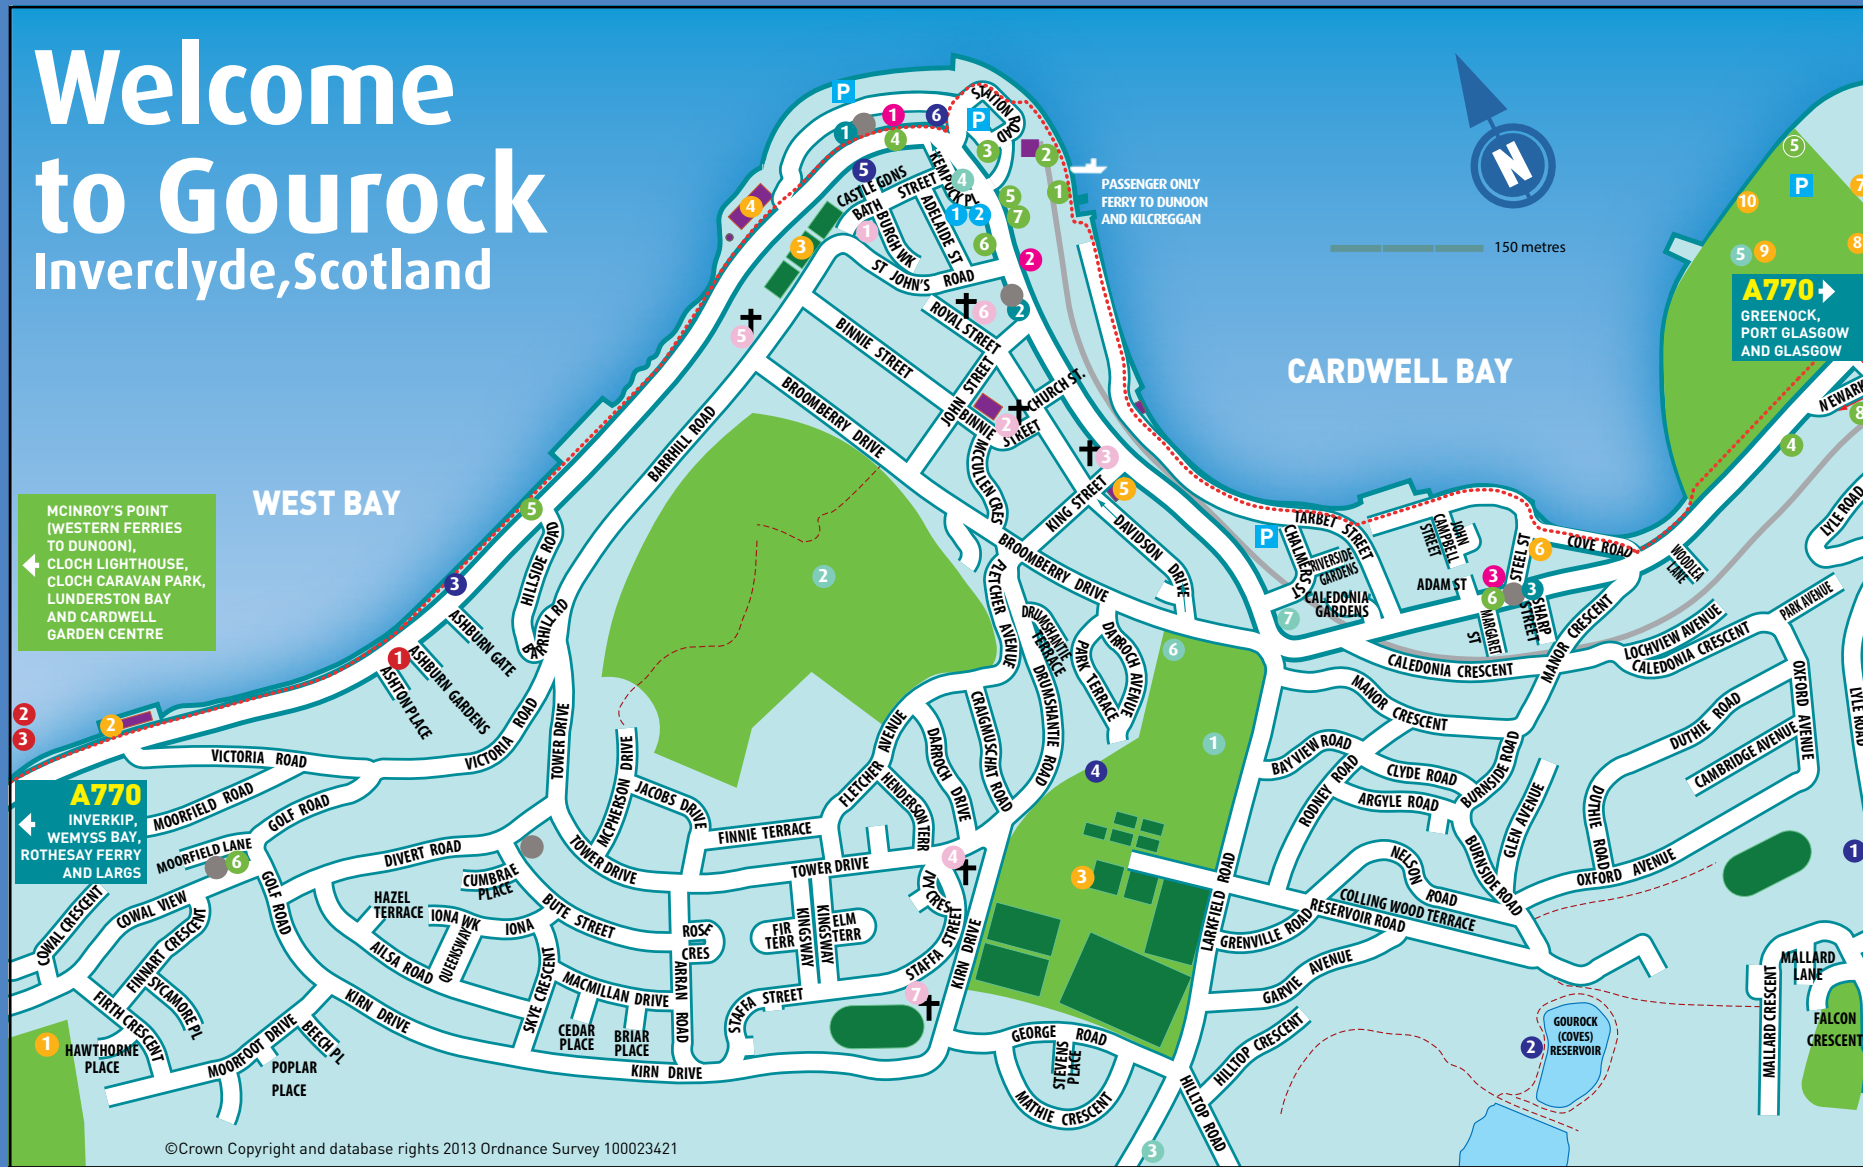

SHOPPING AREAS

- 1 KEMPOCK ST
- 2 SHORE ST
- 3 CARDWELL BAY

SUPERMARKETS

- 1 SAINSBURY
- 2 CO-OP GOUROCK
- 3 CO-OP CARDWELL BAY

ATMs

SERVICES

- 1 GOUROCK FERRY TERMINAL
- 2 GOUROCK RAILWAY STATION
- 3 GOUROCK BUS STATION
- 4 POST OFFICE
- 5 TOILETS
- 6 PHARMACIES
- 7 GOUROCK HEALTH CENTRE
- 8 FORT MATILDA RAILWAY STATION

LEISURE

- 1 GOUROCK GOLF CLUB
- 2 ROYAL GOUROCK YACHT CLUB
- 3 BOWLING CLUB
- 4 OUTDOOR SWIMMING POOL & GYM
- 5 GAMBLE HALL
- 6 CARDWELL BAY SAILING CLUB
- 7 FAMILY ENTERTAINMENT CENTRE
- 8 SKATE PARK
- 9 BATTERY PARK
- 10 OUTDOOR GYM

PLACES OF INTEREST & MONUMENTS

- 1 LYLE HILL FREE FRENCH MEMORIAL
- 2 COVES RESERVOIRS
- 3 GOUROCK PROMENADE
- 4 DARROCH BURIAL VAULT
- 5 GRANNY KEMPOCK STONE
- 6 WEE ANNIE

PARKS, GARDENS AND CEMETERIES

- 1 GOUROCK PARK
- 2 TOWER HILL
- 3 GOUROCK CEMETERY
- 4 GOUROCK GARDENS
- 5 BATTERY PARK
- 6 ENCLOSED WALLED GARDEN
- 7 CHAPEL STREET CEMETERY

PLACES TO STAY

- 1 SPINNAKER HOTEL
- 2 CLOCH CARAVAN PARK
- 3 CASTLE LEVAN B&B

LIBRARIES

- 1 GOUROCK LIBRARY
- 2 GOUROCK HERITAGE CENTRE

..... CYCLE ROUTE 75 & 753

CHURCHES

- 1 ST JOHN'S
- 2 OLD GOUROCK & ASHTON
- 3 BAPTIST
- 4 STRUTHERS MEMORIAL
- 5 ST BARTHOLOMEW'S
- 6 ST NINIANS
- 7 BETHANY HALL

Welcome to Gourock

Inverclyde, Scotland

©Crown Copyright and database rights 2013 Ordnance Survey 100023421

www.inverclydetouristgroup.co.uk
email: info@inverclydetouristgroup.co.uk

Gourock has many licensed premises, cafes & restaurants.
Check out Trip Advisor: www.tripadvisor.co.uk

Photography by permission of:
Inverclyde Council / Riverside Inverclyde / Friends and members of Inverclyde Tourist Group

Inverclyde
council